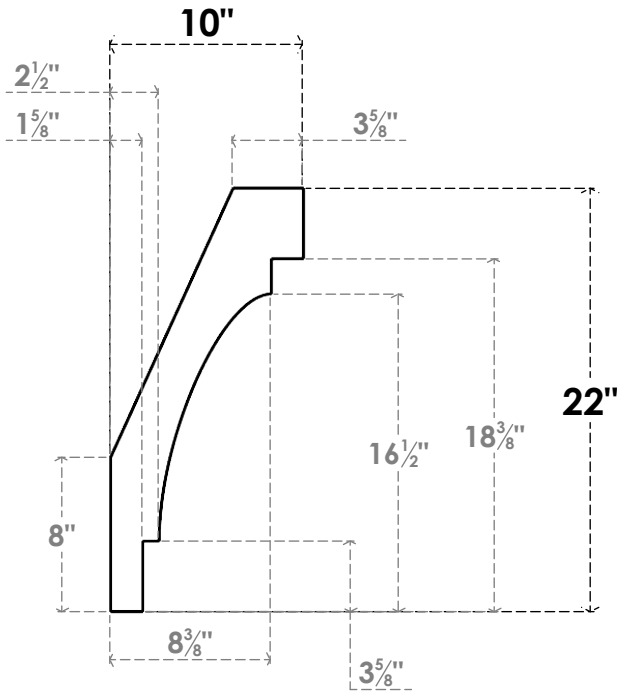

ITEM NUMBER: BRCPC060X10000X22000MRC

6"W X 10"D X 22"H MERCED ARCHITECTURAL GRADE PVC CLOSED KNEE BRACE

SIDE PROFILE

FRONT PROFILE

ISOMETRIC

EKENA MILLWORK
2300 WEST MAIN ST.
CLARKSVILLE, TX 75426
TOLL FREE: 866-607-0453
WWW.EKENAMILLWORK.COM

NOTES

1. INSTALLATION TO BE COMPLETED IN ACCORDANCE WITH MANUFACTURER'S SPECIFICATIONS.
2. DRAWING MAY NOT BE TO SCALE
3. THIS DRAWING IS INTENDED FOR DESIGN AND PLANNING PURPOSES ONLY.
4. ALL INFORMATION CONTAINED HEREIN WAS CURRENT AT THE TIME OF DEVELOPMENT BUT MUST BE REVIEWED AND APPROVED BY THE PRODUCT MANUFACTURER TO BE CONSIDERED ACCURATE.
5. ARCHITECTURAL GRADE PVC PRODUCTS ARE MADE FROM EXPANDED CELLULAR PVC AND COME NATURALLY WHITE BUT MAY BE PAINTED