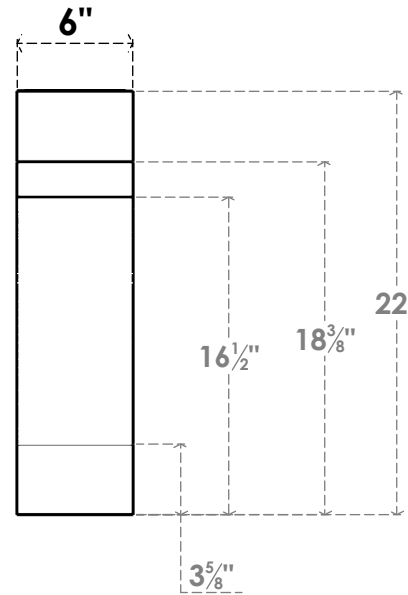

ITEM NUMBER: BRCPC060X10000X22000MRC

6"W X 10"D X 22"H MERCED ARCHITECTURAL GRADE PVC CLOSED KNEE BRACE

SIDE PROFILE

FRONT PROFILE

ISOMETRIC

EKENA MILLWORK
2300 WEST MAIN ST.
CLARKSVILLE, TX 75426
TOLL FREE: 866-607-0453
WWW.EKENAMILLWORK.COM

NOTES

1. INSTALLATION TO BE COMPLETED IN ACCORDANCE WITH MANUFACTURER'S SPECIFICATIONS.
2. DRAWING MAY NOT BE TO SCALE
3. THIS DRAWING IS INTENDED FOR DESIGN AND PLANNING PURPOSES ONLY.
4. ALL INFORMATION CONTAINED HEREIN WAS CURRENT AT THE TIME OF DEVELOPMENT BUT MUST BE REVIEWED AND APPROVED BY THE PRODUCT MANUFACTURER TO BE CONSIDERED ACCURATE.
5. ARCHITECTURAL GRADE PVC PRODUCTS ARE MADE FROM EXPANDED CELLULAR PVC AND COME NATURALLY WHITE BUT MAY BE PAINTED